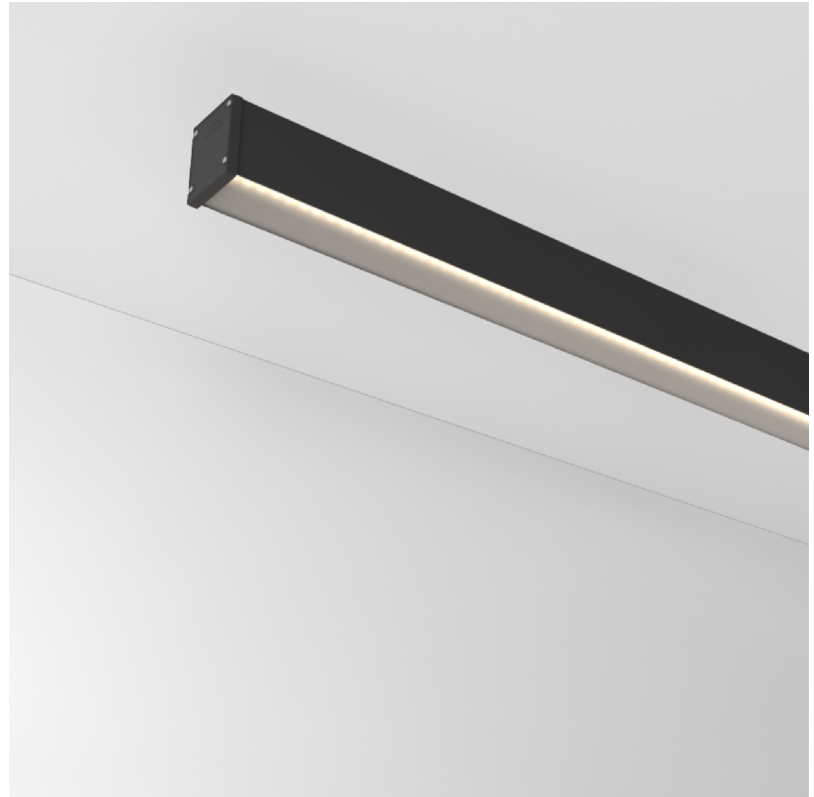

GENERAL

Series: Slider Straight IP54
Partner: Prolicht
Division: Architectural
Installation: Surface
Product Type: Linear Profiles
Mounting Location: Ceiling
Light Distribution: Direct

PHYSICAL

Shape: Rectangle
Length (mm): 1210
Length (in): 47 ⁵/₈
Width (mm): 65
Width (in): 2 ⁹/₁₆
Height (mm): 80
Height (in): 3 ¹/₈
Weight (kg): 1.660

Diffuser: [Diffuser - Opal](#), [Micro-prism](#), [Clear Micro-prism](#), [Glare Control](#), [Wallwasher Right](#), [Wallwasher Left](#), [Wallwash Double Asymmetric](#)

Fixture Finish: [SSR / BKV / CWI / CRY / HAB / UFT / ITA / RUA / FTG / MYG / LOD / PUS / FRO / FUP / KIA / POP / BLS / SPG / MEY / GOH / CHC / COM / ABZ / JAG / OBR / MOS / ROR](#)

Fixture Material: Aluminum Die Cast

ELECTRICAL

Lamp Type: LED (Zhaga Standard)
Input Wattage (W): 26
Total Output Wattage (W): 23.7
Dimming: Non-Dimmable
Driver Included: No
Driver Location: Remote
Driver Type: Constant Current - Universal
Driver Class: Class 2
Input Voltage (V): 120
Constant Current (MA): 300mA
Upon Request: DALI Dimming, MATTER Dimming

LED

Color Temperature (°K): 2700 / 3000 / 3500 / 4000
Max. Delivered Lumen (lm): 2657 - 3694
Nominal Lumen (lm): 4100 - 4280
CRI: >90 CRI
Lamp Life (hrs): 50000

OPTICAL

RATINGS AND CERTIFICATIONS

Certified By: Certified for North American Standards
IP rating: IP54