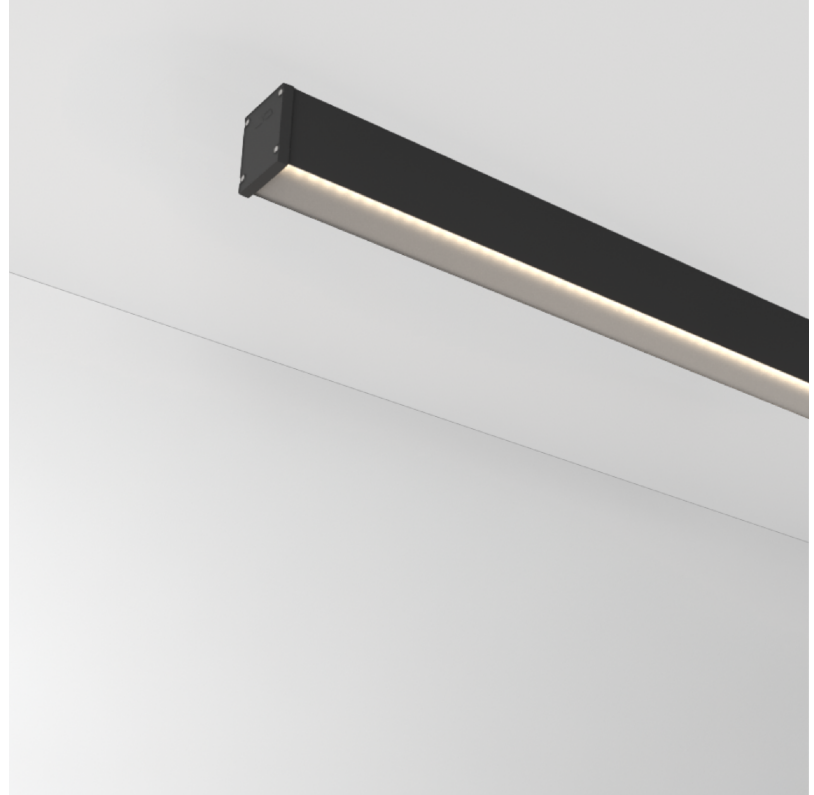

1. To build a product code in our configurator select the specify button on the base model # product page
2. To build a manual product code on this datasheet choose from the options listed below in blue font and add the suffix to the base model #

GENERAL

Series: Slider Straight IP54
Partner: Prolicht
Division: Architectural
Installation: Surface
Product Type: Linear Profiles
Mounting Location: Ceiling
Light Distribution: Direct

PHYSICAL

Shape: Rectangle
Length (mm): 1010
Length (in): 39 3/4
Width (mm): 65
Width (in): 2 9/16
Height (mm): 80
Height (in): 3 1/8
Weight (kg): 1.660

Diffuser: [Diffuser - Opal](#), [Micro-prism](#), [Clear Micro-prism](#), [Glare Control](#), [Wallwasher Right](#), [Wallwasher Left](#), [Wallwash Double Asymmetric](#)

Fixture Finish: [SSR / BKV / CWI / CRY / HAB / UFT / ITA / RUA / FTG / MYG / LOD / PUS / FRO / FUP / KIA / POP / BLS / SPG / MEY / GOH / CHC / COM / ABZ / JAG / OBR / MOS / ROR](#)

Fixture Material: Aluminum Die Cast

ELECTRICAL

Lamp Type: LED (Zhaga Standard)
Input Wattage (W): 22
Total Output Wattage (W): 20
Dimming: Non-Dimmable
Driver Included: No
Driver Location: Remote
Driver Class: Class 2
Input Voltage (V): 120
Upon Request: DALI Dimming, MATTER Dimming

LED

Color Temperature (°K): 2700 / 3000 / 3500 / 4000
Max. Delivered Lumen (lm): 2210 - 3072
Nominal Lumen (lm): 3410 - 3560
CRI: >90 CRI
Lamp Life (hrs): 50000

OPTICAL

RATINGS AND CERTIFICATIONS

Certified By: Certified for North American Standards
IP rating: IP54